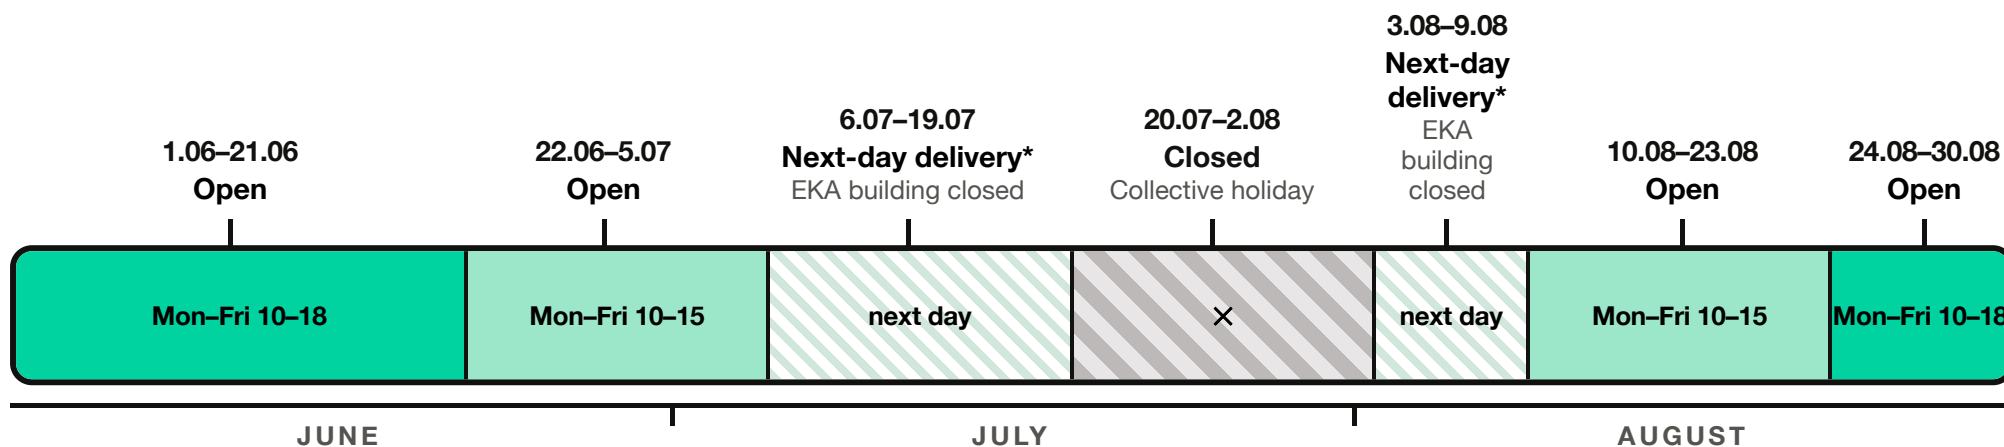

Library summer 2026

Open 10–18 Open 10–15 Next-day delivery* Closed

* During the “**next day delivery**” hours, the library will be closed for cleaning, development, and maintenance work. If you still wish to borrow something during this period, please send your request to library@artun.ee. Requests received before 2 p.m. will be fulfilled Mon–Fri by the following morning. You can pick up your books at the service desk using your name.